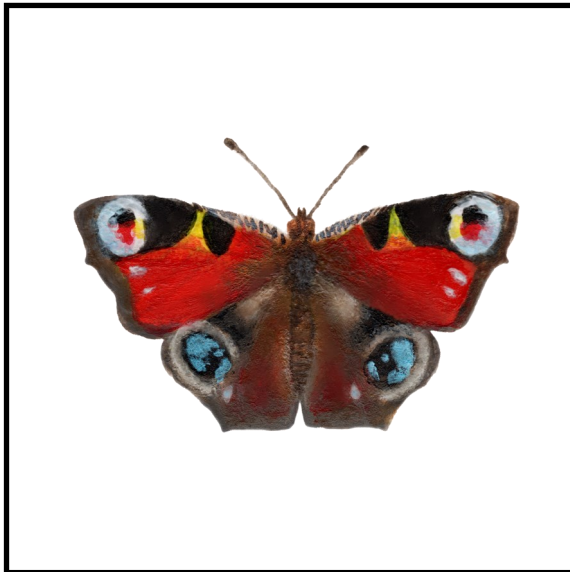

# Chudleigh *Wild* Nature Trail

*Take a stroll around town and match all 12 wildlife rubbings.  
Remember to bring a crayon!*